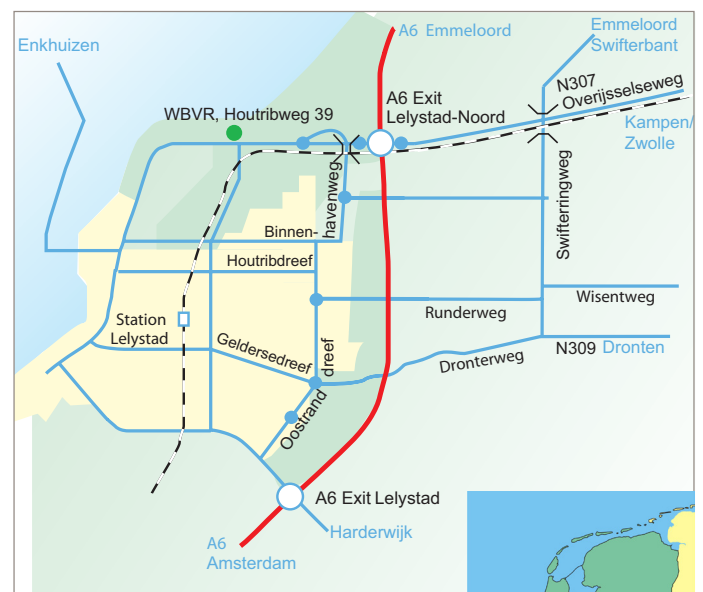

Travel directions

Wageningen Bioveterinary Research

WAGENINGEN
UNIVERSITY & RESEARCH

Headquarters Houtribweg:

By car:

WBVR, Houtribweg 39:
A6 exit Lelystad-Noord, direction Enkhuizen
(= Houtribweg).

Public transport:

- Travel by train or bus to railway station Lelystad Centrum.
- Travel by bus 140 (direction Emmeloord) to busstop Houtribweg and walk to Houtribweg 39 in three minutes.
- Travelling time by taxi from the station is less than 10 minutes.

For more information on public transport in the Netherlands see www.9292.nl or www.ns.nl.

More information

Wageningen Bioveterinary Research,
Houtribweg 39, 8221 RA Lelystad
P.O. Box 65, 8200 AB Lelystad, NL