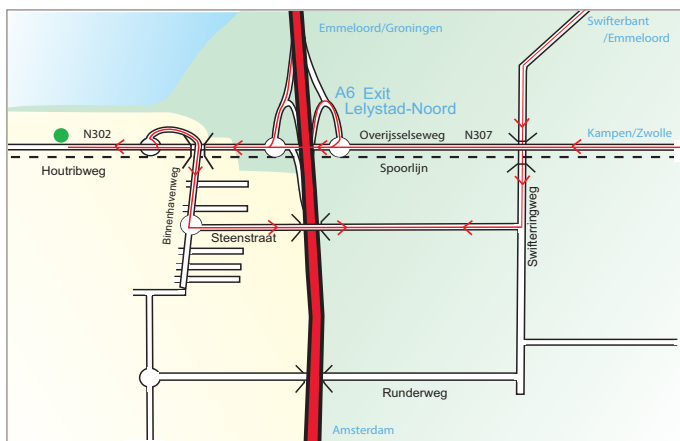

Travel directions

Wageningen Bioveterinary Research

WAGENINGEN
UNIVERSITY & RESEARCH

Headquarters Houtribweg:

By car:

WBVR, Houtribweg 39:
A6 exit Lelystad-Noord, direction Enkhuizen
(= Houtribweg).

Public transport:

- Travel by train or bus to railway station Lelystad Centrum.
- Travel by bus 140 (direction Emmeloord) to busstop Houtribweg and walk to Houtribweg 39 in three minutes.
- Travelling time by taxi from the station is less than 10 minutes.

For more information on public transport in the Netherlands see www.9292.nl or www.ns.nl.

More information

Wageningen Bioveterinary Research,
Houtribweg 39, 8221 RA Lelystad
P.O. Box 65, 8200 AB Lelystad, NL